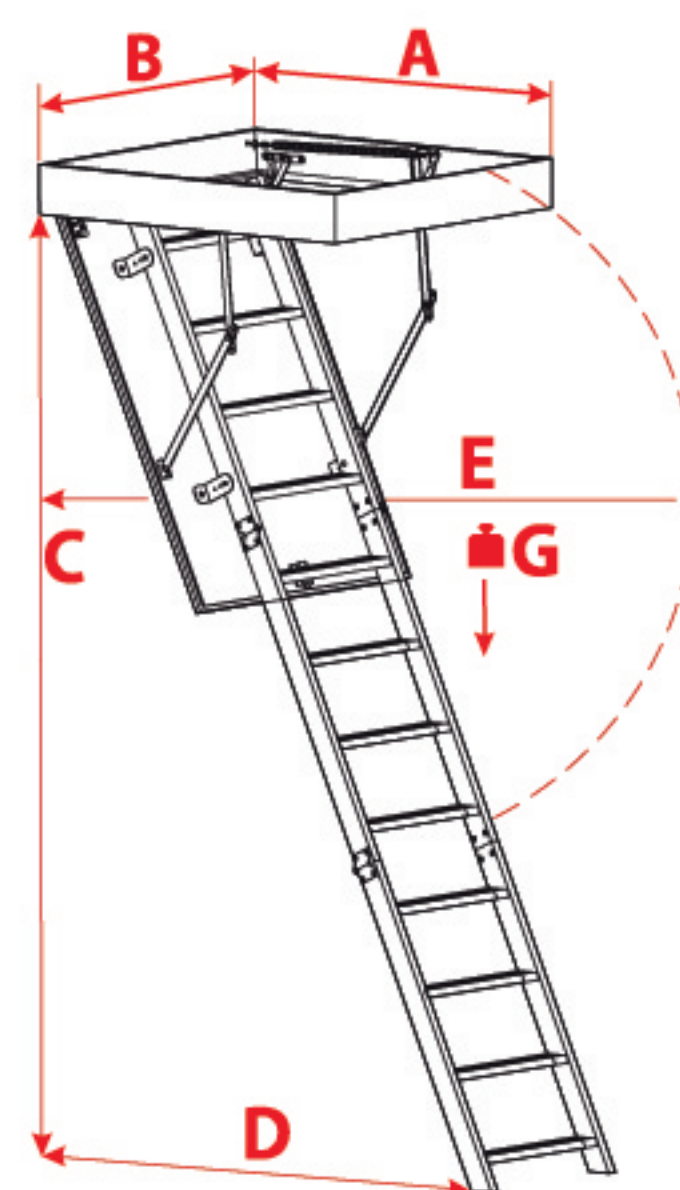

ALUPROFI EXTRA

46 mm

The ALUPROFI EXTRA loft ladders are characterized by single sealing and hatch thickness 46mm. The ALUPROFI EXTRA model is ideally suited to install where the attic is not insulated and required additional thermal insulation. The distinctive feature of the ALUPROFI EXTRA loft ladder is the light and extremely durable ladder made of high quality aluminum. The loft ladders have anti skidding feet, they adheres perfectly to the ground, prevent scratching of the floor and provide an aesthetic finish for the ladder after cutting. For increased safety and convenience of use, ALUPROFI EXTRA loft ladders are equipped in a stable and durable handrail. In the interest of user convenience, the handrail can be installed on the left or right side – depending on the customer preferences. The excellent quality of materials used for the production of loft ladders and attention to every detail of finish cause that the stairs will satisfy even the most demanding customers. Their maximum load during use is up to 160 kg.

TECHNICAL SPECIFICATION

INSULATED HATCH THICKNESS	46 mm
THICKNESS OF THERMAL INSULATION	40 mm
HATCH COLOUR FROM BOTH SIDES	WHITE
ALUMINIUM LADDER	3 SECTION
HEIGHT OF WOODEN BOX	170 mm
WIDTH OF LADDER	400 mm
WIDTH OF STEP	350 mm
DEPTH OF STEP	80 mm
LANDING SPACE	128/142 cm
OPENING DISTANCE/ANGLE	161/165 cm
MAXIMUM CEILING HEIGHT	280 cm

BOX DIMENSIONS [cm]

OUTER BOX DIMENSIONS, MOUNTING OPENING 2 CM LARGER

Width - B	Length - A				
	110	113	120	130	140
55	✓		✓	✓	✓
60	✓		✓	✓	✓
70	✓		✓	✓	✓

Non-Standard dimensions

Min - Max Length	110 - 140 cm
Min - Max Width	54 - 85 cm

*Unusual dimensions available in full size of untypical stairs can not exceed 1 m²

ACCESSORIES

MASKING BATTEN

MOUNTING SYSTEM

HATCH BALUSTRADE

TECHNICAL DRAW

> 110		< 110	
C	280 cm	C	280 cm
D	142 cm	D	128 cm
E	165 cm	E	161 cm
G	160 kg	G	160 kg