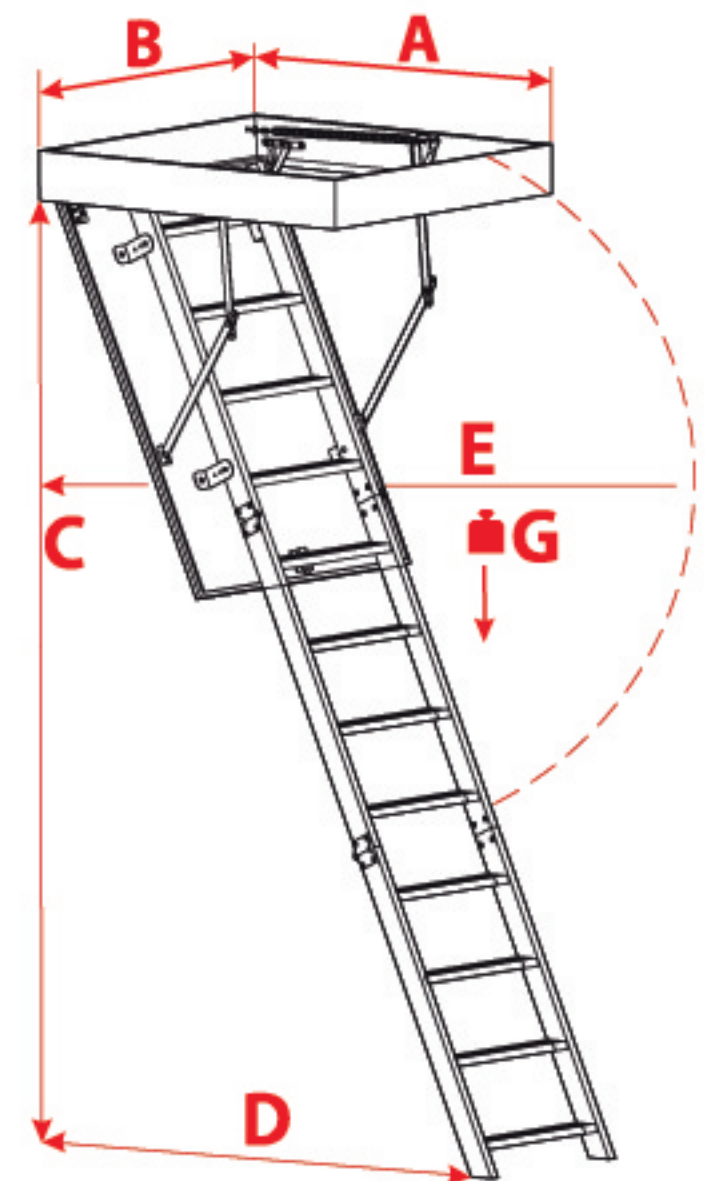

MINI EI45

66 mm

The MINI EI45 loft ladders are characterized by double sealing, including a single fire resistant sealing and hatch thickness 66mm. The MINI EI45 loft ladders have the EI45 fire resistance class. The MINI EI45 model is ideally suited for installation in rooms particularly exposed to fire outbreak. Their fire safety properties allows an effective isolation of the room, in which the fire occurred from the attic. This prevents further spread of fire. The MINI EI45 model thanks to its small dimensions, is perfect for installation in narrow and small corridors. The small size of the stairs was achieved thanks to the use of a unique 4-section metal-wooden ladder. The loft ladders have anti skidding feet, they adheres perfectly to the ground, prevent scratching of the floor and provide an aesthetic finish for the ladder after cutting. For increased safety and convenience of use, MINI EI45 loft ladders are equipped in a stable and durable handrail. In the interest of user convenience, the handrail can be installed on the left or right side – depending on the customer preferences. The excellent quality of materials used for the production of loft ladders and attention to every detail of finish cause that the stairs will satisfy even the most demanding customers. Their maximum load during use is up to 160kg.

BOX DIMENSIONS [cm]

OUTER BOX DIMENSIONS, MOUNTING OPENING 2 CM LARGER

Width - B	Length - A				
	80	90	100	110	120
50					
55					
60		✓	✓		
70		✓	✓		

Non-Standard dimensions

Min - Max Length	On request
Min - Max Width	On request

*Unusual dimensions available in full size of untypical stairs can not exceed 1 m²

Accessories

MASKING BATTEN

MOUNTING SYSTEM

HATCH BALUSTRADE

Technical draw

C	280 cm
D	145 cm
E	168 cm
G	160 kg